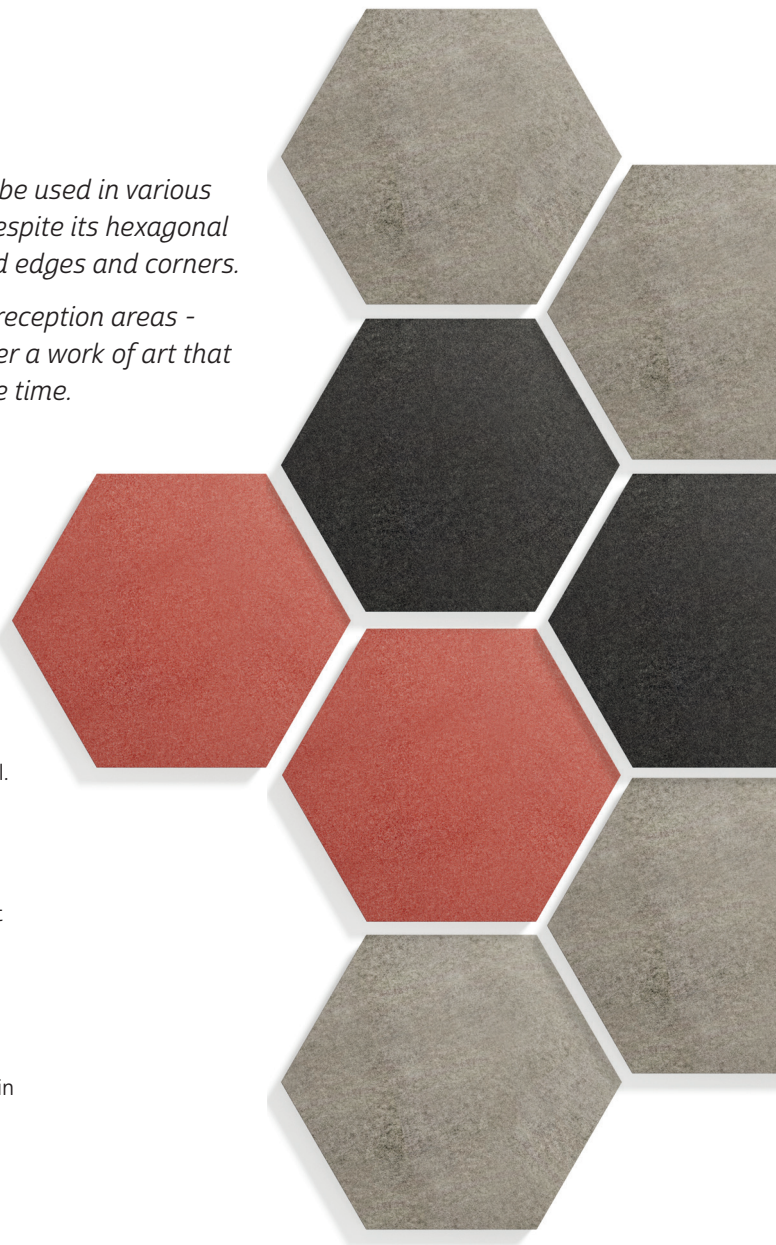

SILENTO | WALL

CLEAN

Silento Wall™ Clean is a modern wall absorber that can be used in various ways to construct unique designs in different colours. Despite its hexagonal shape, Clean gives a soft impression, with fabric-covered edges and corners.

Clean is just as suited to offices as to meeting rooms or reception areas - only you and your imagination set the limits. Put together a work of art that creates a more pleasant sound environment at the same time.

MIX & MATCH

Build your own work of art that at the same time dampens the sound level and reduces the echo.

Clean is available in five different fabric colours as standard: brown, rust, black-grey, dark grey and grey. Own fabric choice against quote.

EASILY ATTACHED

Clean is easily attached with a Velcro strip that is screwed to the wall.

LOWERS THE NOISE LEVEL IN THE OFFICE

The products in the Silento Wall™ series are sound-tested in 200 m² environments, and achieve substantial noise suppression in the most common frequency ranges for office environments.

SUSTAINABILITY AND ENVIRONMENT

The basic material of all absorbers in Silento Wall™ is comprised of 100% recycled PET. The fabric is called Gabriel Hush, and is certified in accordance with Standard 100 by OEKO-TEX®.

Both the fabric and the basic material are tested and approved in relation to Euroclass fire ratings (B-s1, d0).

MEASUREMENT

Width	580 mm
Height	500 mm
Depth	50 mm

PERFORMANCE

ART.NO

Clean	Brown	67400-400
Clean	Rust	67400-401
Clean	Black-grey	67400-402
Clean	Dark grey	67400-403
Clean	Grey	67400-404